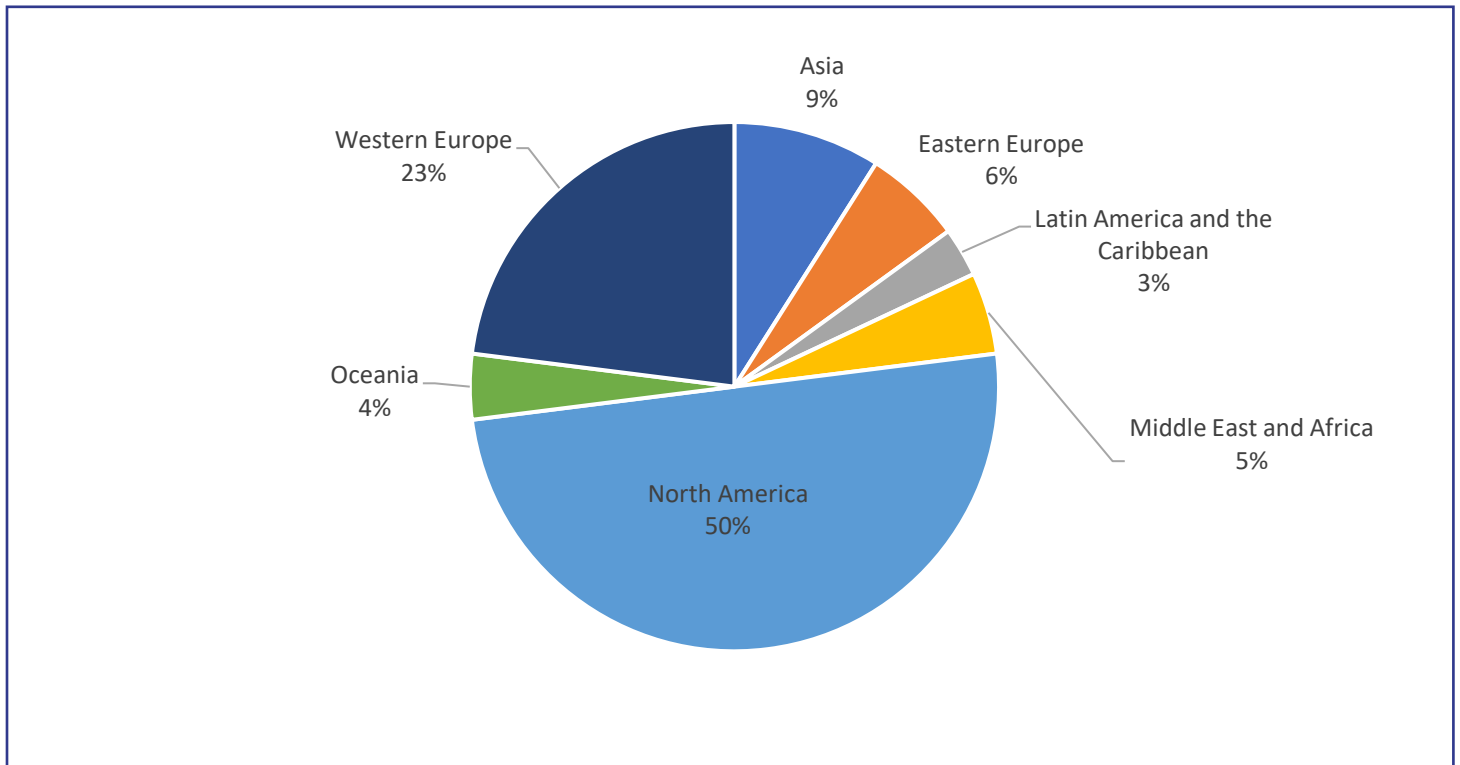

ICF Membership by Region

Breakdown of ICF Members by region, country/territory:

Asia	5,524
BANGLADESH	3
BRUNEI	5
CAMBODIA	6
CHINA	512
HONG KONG	358
INDIA	1,166
INDONESIA	214
JAPAN	831
KYRGYZSTAN	26
MACAU	2
MALAYSIA	252
MALDIVES	2
MONGOLIA	8
MYANMAR	1
NEPAL	2
PAKISTAN	17
PHILIPPINES	203
SINGAPORE	1,006
SOUTH KOREA	373